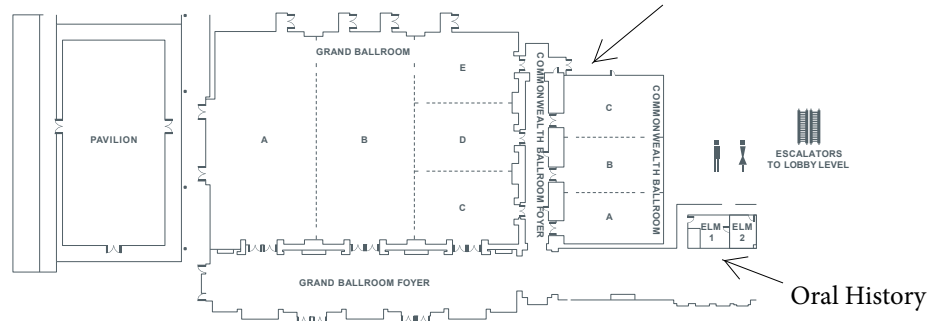

THE WESTIN
BOSTON
WATERFRONT

425 Summer Street
Boston, MA 02210
United States

T +1617.532.4600
F +1 617.532.4630

marriott.com/BOSOW