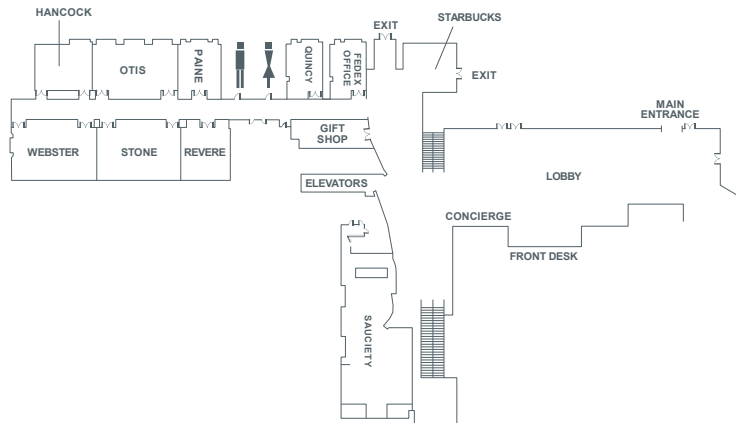

LOBBY LEVEL

- Hancock
- Otis
- Paine
- Quincy
- Saucyety
- Revere
- Stone
- Webster

CONCOURSE LEVEL

- Commonwealth Ballroom
- Commonwealth Ballroom Foyer
- Elm
- Grand Ballroom
- Grand Ballroom Foyer
- Pavilion