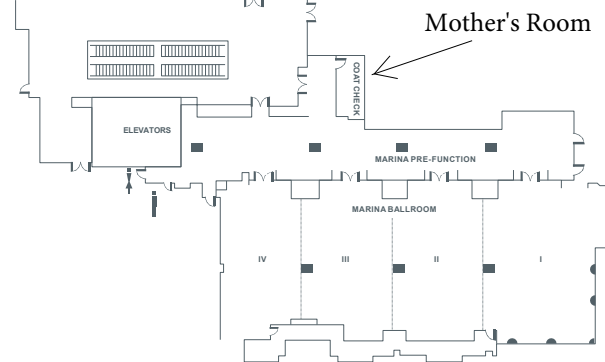

### ROOMS AT A GLANCE

TOTAL GUESTROOMS	793
TOTAL MEETING ROOMS	37
LARGEST MEETING ROOM CAPACITY	1,800
LARGEST MEETING ROOM SIZE	1,780 SQ M / 19,160 SQ FT

Additional spaces for meetings and events, not shown here, may also be available. Contact your hotel representative for more information.

### HARBOR WING, MEZZANINE LEVEL

- Harbor Ballroom
- Harbor Pre-function
- Independence Boardroom
- Burroughs
- Carlton
- Harbor Terrace
- Griffin
- Lewis

### HARBOR WING, LOBBY LEVEL

- Marina Ballroom
- Marina Pre-function