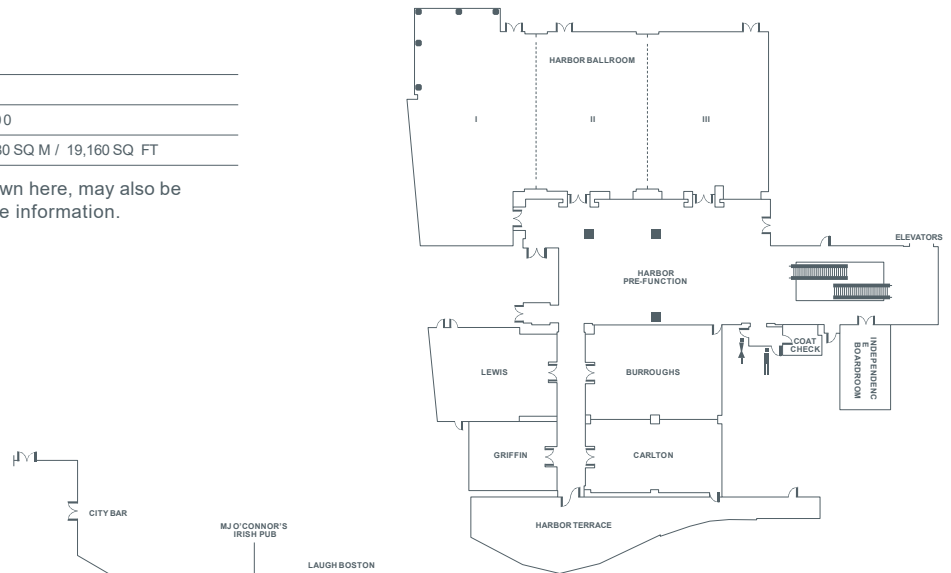

### ROOMS AT A GLANCE

TOTAL GUESTROOMS	793
TOTAL MEETING ROOMS	37
LARGEST MEETING ROOM CAPACITY	1,800
LARGEST MEETING ROOM SIZE	1,780 SQ M / 19,160 SQ FT

Additional spaces for meetings and events, not shown here, may also be available. Contact your hotel representative for more information.

### HARBOR WING, MEZZANINE LEVEL

- Harbor Ballroom
- Harbor Pre-function
- Independence Boardroom
- Burroughs
- Carlton
- Harbor Terrace
- Griffin
- Lewis