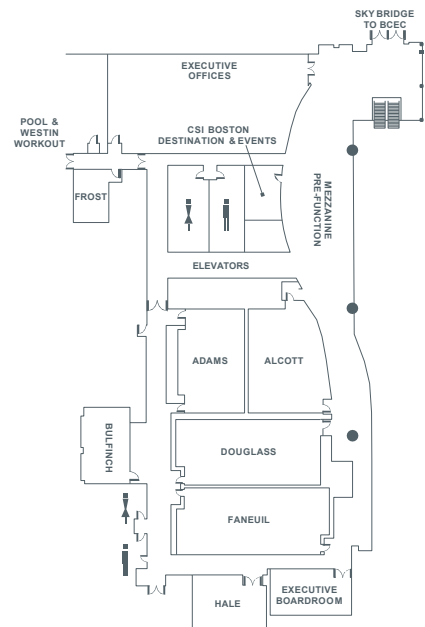

# Meeting Space

### ROOMS AT A GLANCE

TOTAL GUESTROOMS	793
TOTAL MEETING ROOMS	37
LARGEST MEETING ROOM CAPACITY	1,800
LARGEST MEETING ROOM SIZE	1,780 SQ M / 19,160 SQ FT

Additional spaces for meetings and events, not shown here, may also be available. Contact your hotel representative for more information.

### MEZZANINE LEVEL

- Frost
- CSI Boston Destination & Events
- Mezzanine Pre-function
- Alcott
- Adams
- Douglass
- Faneuil
- Executive Boardroom
- Hale
- Bulfinch